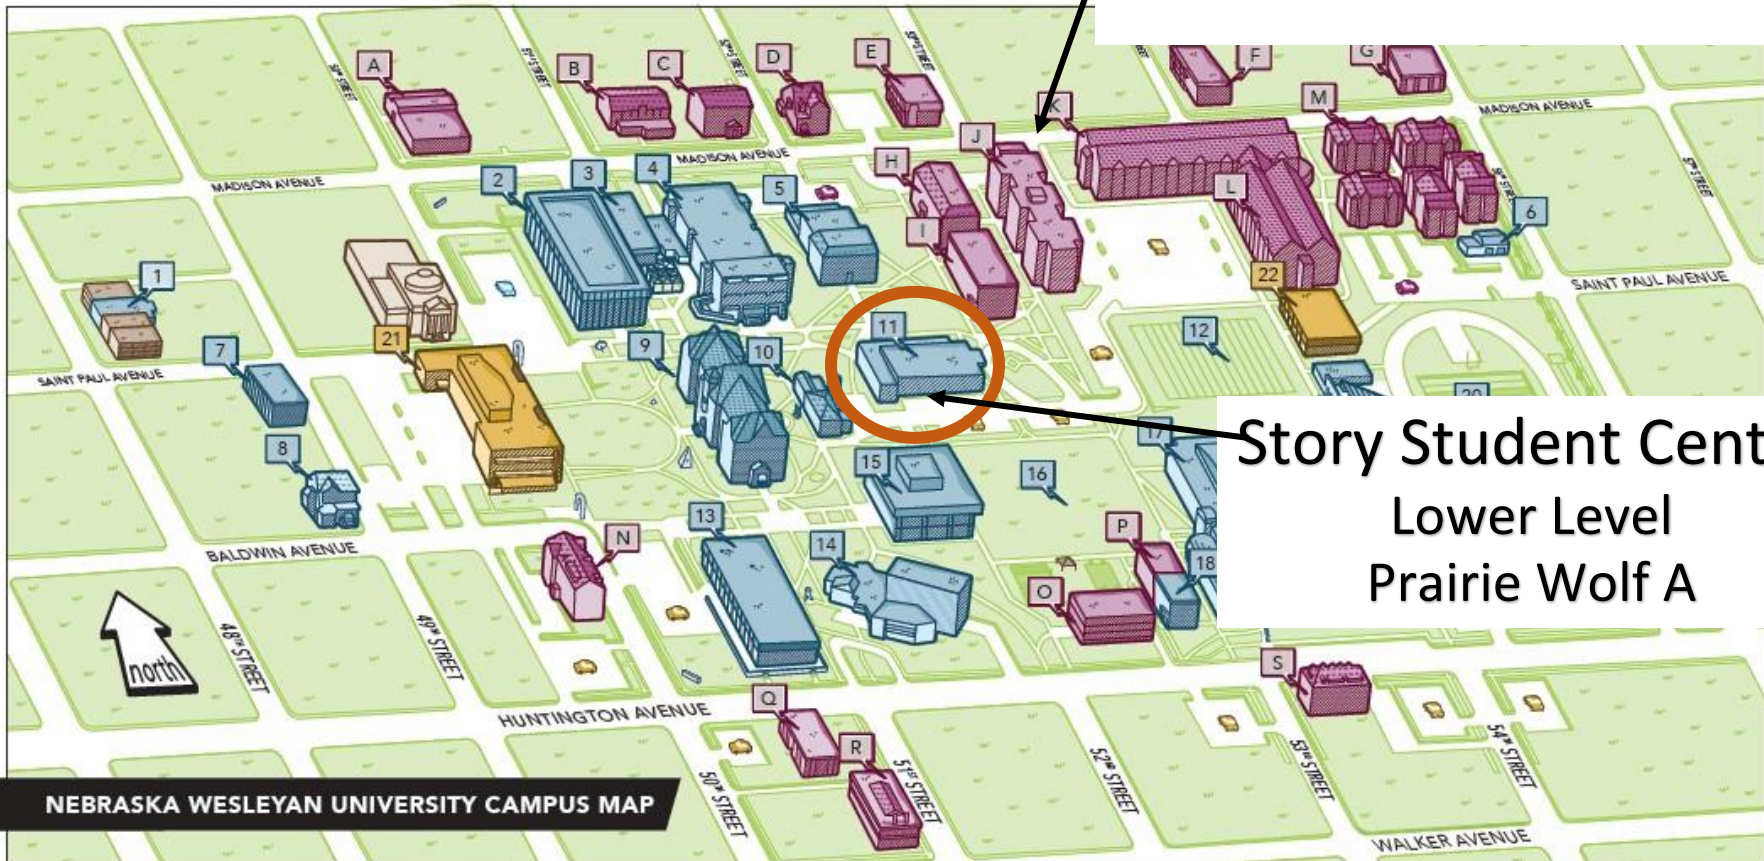

Enter off of Madison Ave

Story Student Center
Lower Level
Prairie Wolf A

NEBRASKA WESLEYAN UNIVERSITY CAMPUS MAP

FACILITIES

- 1 The Studio Theatre
- 2 Olin Hall of Science - OLIN
- 3 Olin Lecture Halls and Planetarium (Olin A and B)
- 4 Smith-Curtis Classroom-Administration Building - SC
- 5 Rachel Ann Lucas Hall - LUC
- 6 Grounds Shop
- 7 Counseling Center/University Communications
- 8 Theatre Rehearsal House
- 9 Old Main - OM
- 10 Maintenance/Security Office
- 11 Roy G. Story Student Center - SSC
- 12 Harold G. Chaffee Practice Field
- 13 Vance D. Rogers Center for Fine Arts - RFA (Elder Gallery and O'Donnell Auditorium)

UNDER CONSTRUCTION

- 14 Elder Theatre Center - ETH (McDonald Theatre and Miller Theatre)
- 15 Cochrane-Woods Library - CWL
- 16 Taylor Commons
- 17 Marion and Marian Weary Center for Health and Fitness - WC (Snyder Arena)
- 18 Burt Hall (Classrooms, University College Offices and Student Health Services) - BH
- 19 George A. Knight Field House
- 20 Abel Stadium, Woody Greeno Track and Weary Field
- 21 Future Duane W. Acklie Hall of Science
- 22 Future Athletic Practice Facility

HOUSING

- A Theta Chi Fraternity
- B Willard Sorority
- C Zeta Psi Fraternity
- D Student Theme Housing
- E Student Apartments
- F Student Apartments
- G Student Apartments
- H Johnson Hall (Women)
- I Pioneer Hall (Coed)
- J Centennial Hall (Coed)
- K White Hall Suites
- L Heim Hall Suites
- M Townhouse Village (Including Finley House, Heuermann House, Holder House, Huge House and Unvert House)
- N Alpha Gamma Delta Sorority
- O Plainsman Hall (Coed)
- P Burt Hall (Coed)
- Q Student Apartments
- R Delta Zeta Sorority
- S Phi Kappa Tau Fraternity

- Admissions Reserved Parking
- Event/Evening/Weekend Parking
- Reserved Paid Student Parking